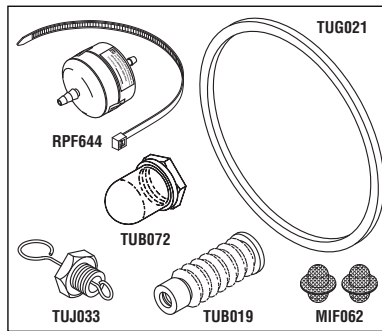

RPI Part #TUK127
OEM Part #02610118
(Door Gasket Only)

STERILIZER PM KIT

- Includes Fill/Vent Mesh Chamber Filter (RPI Part #MIF062), Door Bellows (RPI Part #TUB019), Rubber Boot For Door Switch (RPI Part #TUB072), Door Gasket (RPI Part #TUG021), Air Jet Valve (Red Top) (RPI Part #TUJ033), HEPA Filter (RPI Part #RPF644), and a PM Check List

Model: 2340EKA