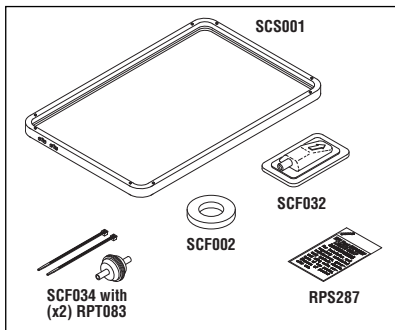

STERILIZER PM KIT

- Includes Cassette Seal (RPI Part #SCS001), Liquid Soap (RPI Part #RPS287), Compressor Filter (RPI Part #SCF002), Biological Filter (RPI Part #SCF032 for S/N 2101DK0274 and above), Water Filter (In-Line) (RPI Part #SCF034), and a PM Check List

Model: 2000

RPI Part #SCK036
OEM Part #
01-101649S
(Gasket Only)

STERILIZER PM KIT

- Includes Cassette Seal (RPI Part #SCS029), Liquid Soap (RPI Part #RPS287), Air Compressor Filter (RPI Part #SCF031 for use with MEDO Compressor only), Biological Filter (RPI Part #SCF032), Water Filter (In-Line) (RPI Part #SCF034), and a PM Check List

Model: 5000