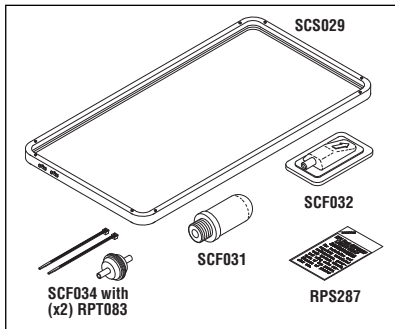

RPI Part #MIK072
OEM Part #
002-0361-00
(Door & Dam Gaskets only)

STERILIZER PM KIT

- Includes Mesh Style Filters (RPI Part #MIF062), Sintered Bronze Filter (RPI Part #MIF038), Door Springs (RPI Part #MIS076), Door Gasket (RPI Part #MIG027), Dam Gasket (RPI Part #MIG035), and a PM Check List

Models: M9 & M9D