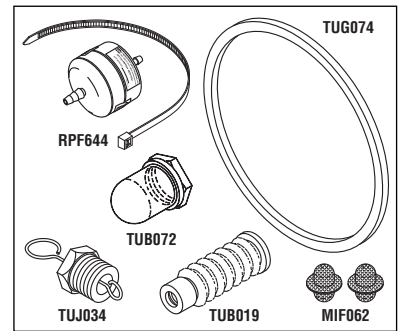

RPI Part #TUK132
OEM Part #02610019
(Door Gasket Only)

STERILIZER PM KIT

- Includes Fill/Vent Mesh Chamber Filter (RPI Part #MIF062), Door Bellows (RPI Part #TUB019), Rubber Boot For Door Switch (RPI Part #TUB072), Door Gasket (RPI Part #TUG074), Air Jet Valve (Black Top) (RPI Part #TUJ034), HEPA Filter (RPI Part #RPF644), and a PM Check List

Models: 3870EA/EHS