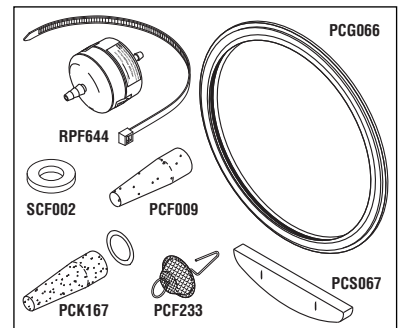

STERILIZER PM KIT

- Includes Compressor Filter (RPI Part #SCF002), Door Gasket (RPI Part #PCG065), Filter (Fill Line) (RPI Part #PCF009), Filter In-Line Assembly (RPI Part #PCF233), HEPA Filter (RPI Part #RPF644), Reservoir Filter Kit (RPI Part #PCK167), Spacer (Door) (RPI Part #PCS067), and a PM Check List

Models: AE8, XL8 & Q8

RPI Part #PCK232
OEM Part #1539407
(Door Gasket Only)