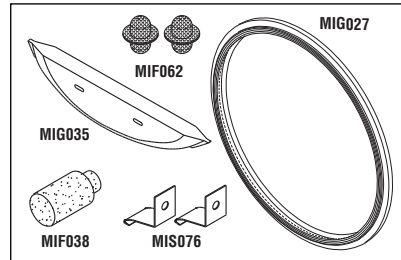

RPI is Your Best Source for Table Top Sterilizer Parts!

- 28 different PM Kits for table top sterilizers serviced most
- Outstanding Technical Service – FREE via phone, fax and e-mail
- Troubleshooting Guides and PM Checklists – FREE downloads from www.rpiparts.com

PM Kit to fit AMSCO Eagle® 10 & 10 Plus

RPI Part #AMK234
OEM Part #
P426637-261
(Gasket Only)

STERILIZER PM KIT

- Includes Door Gasket (RPI Part #AMG161), Water Guard (RPI Part #AMG172), Filter (Fill Line) (RPI Part #PCF009), and a PM Check List

Models: Eagle 10 and Eagle 10 plus

PM Kits to fit Midmark® • Ritter® 7, M7, M9 & M11

RPI Part #MIK134
OEM Part #
002-0243-00
(Gasket Only)

STERILIZER PM KIT

- Includes Fill/Vent Mesh Chamber Filter (RPI Part #MIF062), Door Gasket (RPI Part #RCG019), and a PM Check List

Models: M7 and 7

PM Kits to fit SCICAN STATIM® 2000 & 5000

RPI Part #SCK035
OEM Part #
01-100028S
(Gasket Only)

STERILIZER PM KIT

- Includes Cassette Seal (RPI Part #SCS001), Liquid Soap (RPI Part #RPS287), Compressor Filter (RPI Part #SCF002), Biological Filter (RPI Part #SCF032 for S/N 2101DK0274 and above), Water Filter (In-Line) (RPI Part #SCF034), and a PM Check List

Model: 2000

RPI Part #SCK036
OEM Part #
01-101649S
(Gasket Only)

STERILIZER PM KIT

- Includes Cassette Seal (RPI Part #SCS029), Liquid Soap (RPI Part #RPS287), Air Compressor Filter (RPI Part #SCF031 for use with MEDO Compressor only), Biological Filter (RPI Part #SCF032), Water Filter (In-Line) (RPI Part #SCF034), and a PM Check List

Model: 5000

RPI Part #MIK072
OEM Part #
002-0361-00
(Door & Dam Gaskets only)

STERILIZER PM KIT