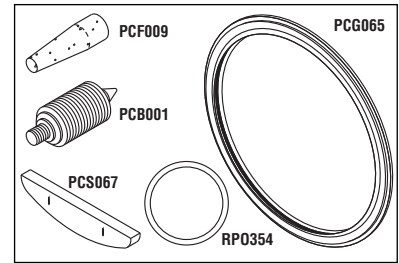

RPI Part #PCK220
OEM Part #1539241
(Door Gasket Only)

STERILIZER PM KIT

1. Includes Door Gasket (RPI Part #PCG065), Filter (Fill Line) (RPI Part #PCF009), Air Valve O-ring (RPI Part #RPO354), Bellows (RPI Part #PCB001), Spacer (Door) (RPI Part #PCS067), and a PM Check List
2. **Model:** Validator 8