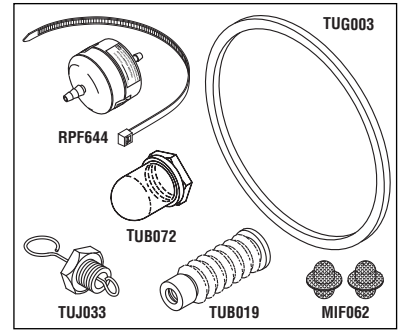

RPI Part #TUK129
OEM Part #02610023
(Door Gasket Only)

STERILIZER PM KIT

- Includes Fill/Vent Mesh Chamber Filter (RPI Part #MIF062), Door Bellows (RPI Part #TUB019), Rubber Boot For Door Switch (RPI Part #TUB072), Door Gasket (RPI Part #TUG003), Air Jet Valve (Red Top) (RPI Part #TUJ033), HEPA Filter (RPI Part #RPF644), and a PM Check List

Models: EZ10, EZ10k, 2540EA/EKA/EHS