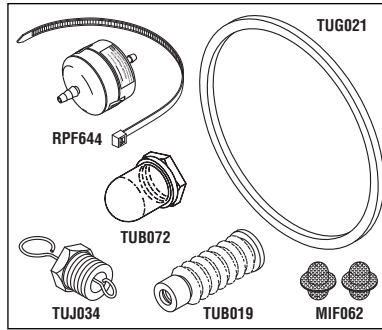

PM Kits to fit Tuttnauer EZ9, EZ10, EZ10k, 1730, 2340, 2540 & 3870 series - continued

RPI Part #TUK125
OEM Part #02610118
(Door Gasket Only)

STERILIZER PM KIT

- Includes Fill/Vent Mesh Chamber Filter (RPI Part #MIF062), Door Bellows (RPI Part #TUB019), Rubber Boot For Door Switch (RPI Part #TUB072), Door Gasket (RPI Part #TUG021), and Air Jet Valve (Black Top) (RPI Part #TUJ034), HEPA Filter (RPI Part #RPF644), and a PM Check List

Models: EZ9 & 2340EA