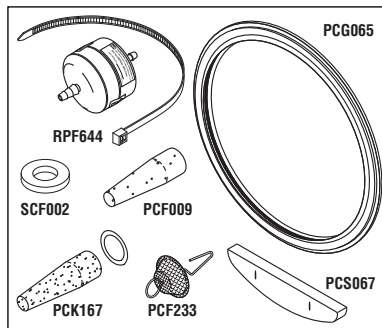

PM Kits to fit Pelton & Crane Delta AE8, XL8, Q8, AF10, XL10 & Q10

RPI Part #PCK231
OEM Part #1539241
(Door Gasket Only)