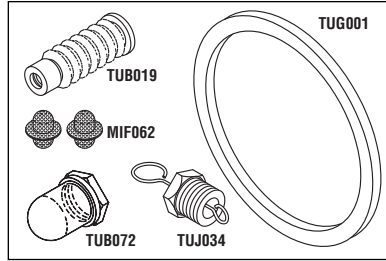

PM Kits to fit Tuttnauer EZ9, EZ10, EZ10k, 1730, 2340, 2540 & 3870 series

RPI Part #TUK121
OEM Part #02610020
(Door Gasket Only)

STERILIZER PM KIT

- Includes Fill/Vent Mesh Chamber Filter (RPI Part #MIF062), Door Bellows (RPI Part #TUB019), Rubber Boot For Door Switch (RPI Part #TUB072), Door Gasket (RPI Part #TUG001), and Air Jet Valve (Black Top) (RPI Part #TUJ034), and a PM Check List

Models: 1730E/M