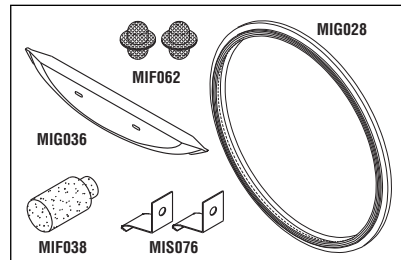

STERILIZER PM KIT

- Includes Mesh Style Filters (RPI Part #MIF062), Sintered Bronze Filter (RPI Part #MIF038), Door Springs (RPI Part #MIS076), Door Gasket (RPI Part #MIG028), Dam Gasket (RPI Part #MIG036), and a PM Check List

Models: M11 & M11D